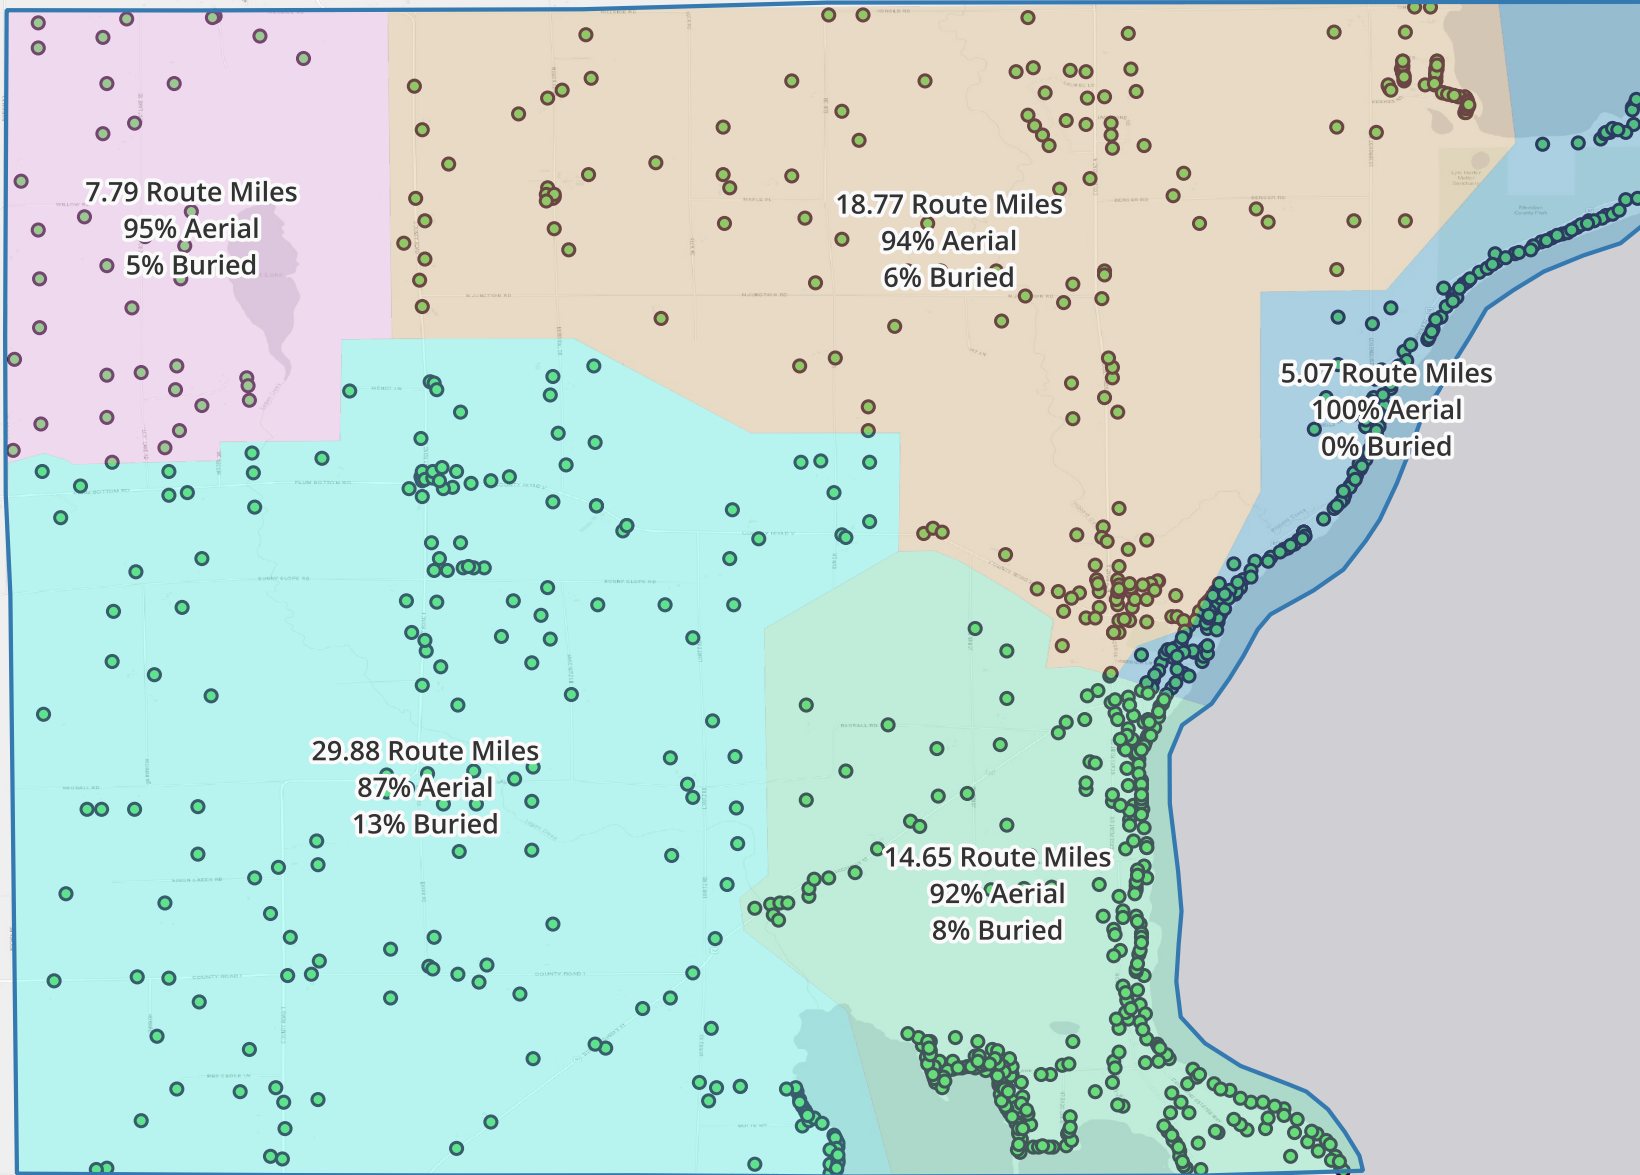

PROJECT INFORMATION
 PROPOSED BUILD PHASE
 JACKSONPORT TOWNSHIP,
 WISCONSIN

Legend

- Phase 1
- Phase 2
- Phase 3
- Phase 4
- Phase 5
- Jacksonport Township Boundary
- Jacksonport Addresses (960)

0 0.5 1 mi